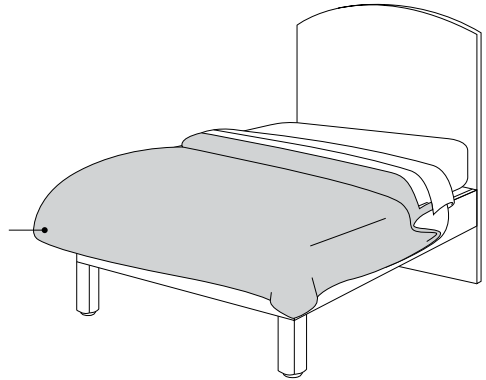

ULTRACOOOL® MATTRESS PROTECTOR

STEP 2: BED TOPPER

The Deluxe Dream® bed topper creates an ultra-luxurious sleeping experience. Filled with Ultrafresh® polyester, it has the maximum loft and fullness you would expect from a high quality bed topper. Use up to a 50cm depth Sheridan fitted sheet over the bed topper and mattress.

DELUXE DREAM® BED TOPPER

STEP 3: QUILT

Top your bed with our sumptuous Deluxe Dream® quilt. This quilt is perfect for year-round comfort. The boxed construction creates individual pockets that stop the filling from moving around during the night, providing effective warmth and comfort. We recommend that you fluff the quilt each morning to ensure its pristine condition for years to come. To add to your master bedroom look, cover your quilt in one of this season's Sheridan quilt covers.

DELUXE DREAM® QUILT

STEP 4: PILLOWS

An array of our Deluxe Dream® pillows completes the look of a well-dressed bed. These Ultrafresh® polyester pillows are available in three sizes – standard, king and European – and are fashioned with the same 'S' pattern as the Deluxe Dream® quilt. Cover these pillows with Ultracool® pillow protectors to extend their life span. They have a luxuriously soft Supima® cotton cover which will provide you with a heavenly sleep night after night.