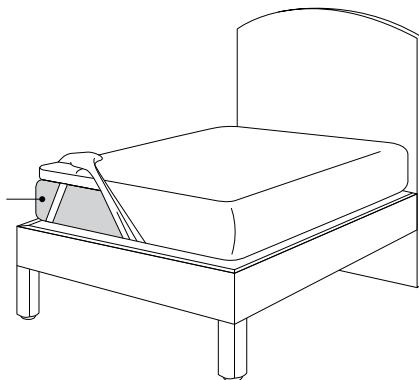

SHERIDAN

STEP 1: MATTRESS PROTECTOR

The Ultracool® mattress protector is the perfect complement to our Deluxe Dream® products and serves an important dual purpose: protecting the mattress from dust and providing an extra layer of insulation. It is machine washable and has a generous depth, allowing a secure fit even on the deepest of mattresses. We recommend that you rotate your mattress every two to three months.

ULTRACOOOL® MATTRESS PROTECTOR

STEP 2: BED TOPPER

The Deluxe Dream® bed topper creates an ultra-luxurious sleeping experience. Filled with Ultrafresh® polyester, it has the maximum loft and fullness you would expect from a high quality bed topper. Use up to a 50cm depth Sheridan fitted sheet over the bed topper and mattress.

DELUXE DREAM® BED TOPPER

STEP 3: QUILT

Top your bed with our sumptuous Deluxe Dream® quilt. This quilt is perfect for year-round comfort. The boxed construction creates individual pockets that stop the filling from moving around during the night, providing effective warmth and comfort. We recommend that you fluff the quilt each morning to ensure its pristine condition for years to come. To add to your master bedroom look, cover your quilt in one of this season's Sheridan quilt covers.