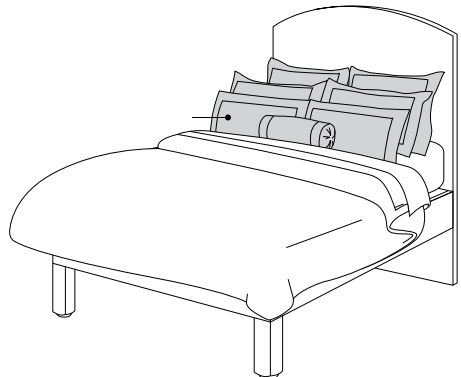

STEP 3: QUILT

Top your bed with our sumptuous Deluxe Dream® quilt. This quilt is perfect for year-round comfort. The boxed construction creates individual pockets that stop the filling from moving around during the night, providing effective warmth and comfort. We recommend that you fluff the quilt each morning to ensure its pristine condition for years to come. To add to your master bedroom look, cover your quilt in one of this season's Sheridan quilt covers.

STEP 4: PILLOWS

An array of our Deluxe Dream® pillows completes the look of a well-dressed bed. These Ultrafresh® polyester pillows are available in three sizes – standard, king and European – and are fashioned with the same 'S' pattern as the Deluxe Dream® quilt. Cover these pillows with Ultracool® pillow protectors to extend their life span. They have a luxuriously soft Supima® cotton cover which will provide you with a heavenly sleep night after night.

To emulate the style of the great luxury hotel rooms around the world, dress your bed in the following way. Firstly, lay a pair of European pillows side by side against the bed head. Secondly, place one or two pairs of standard or king pillows side by side in front of your European pillows. Finally, add decorative cushions from the Sheridan range.