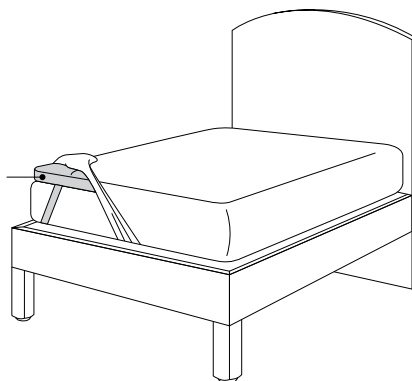

ULTRACOOOL® MATTRESS PROTECTOR

STEP 2: BED TOPPER

The Deluxe Dream® bed topper creates an ultra-luxurious sleeping experience. Filled with Ultrafresh® polyester, it has the maximum loft and fullness you would expect from a high quality bed topper. Use up to a 50cm depth Sheridan fitted sheet over the bed topper and mattress.

DELUXE DREAM® BED TOPPER

STEP 3: QUILT

Top your bed with our sumptuous Deluxe Dream® quilt. This quilt is perfect for year-round comfort. The boxed construction creates individual pockets that stop the filling from moving around during the night, providing effective warmth and comfort. We recommend that you fluff the quilt each morning to ensure its pristine condition for years to come. To add to your master bedroom look, cover your quilt in one of this season's Sheridan quilt covers.