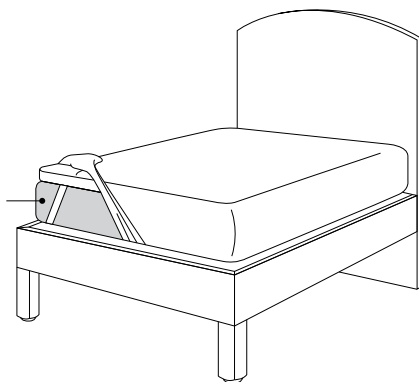

This collection is luxuriously plumped with 85% white goose down and 15% white goose feather that has been carefully washed to Sheridan's high standards.

SHERIDAN

STEP 1: MATTRESS PROTECTOR

The Ultracool® mattress protector is the perfect complement to our Ultimate Dream products and serves an important dual purpose: protecting the mattress from dust and providing an extra layer of insulation. It is machine washable and has a generous depth, allowing a secure fit even on the deepest of mattresses. We recommend that you rotate your mattress every two to three months.

ULTRACOOOL® MATTRESS PROTECTOR

STEP 2: BED TOPPER

The Ultimate Dream bed topper creates an ultra-luxurious sleeping experience. Its upper chamber is filled with cloud-soft down that floats on a feather filled base layer. Use up to a 50cm depth Sheridan fitted sheet over the bed topper and mattress.

ULTIMATE DREAM BED TOPPER

STEP 3: QUILT

Top your bed with our lavish Ultimate Dream white goose down and feather filled quilt. This quilt is perfect for year-round comfort. A 300 thread count 100% cotton sateen striped outer shell with internal baffles to prevent the fill from shifting. We recommend that you fluff the quilt each morning to ensure its pristine condition for years to come. To add to your master bedroom look, cover your quilt in one of this season's Sheridan quilt covers.