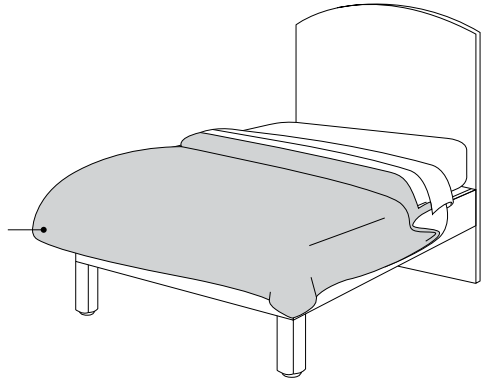

ULTRACOOOL® MATTRESS PROTECTOR

STEP 2: BED TOPPER

The Ultimate Dream bed topper creates an ultra-luxurious sleeping experience. Its upper chamber is filled with cloud-soft down that floats on a feather filled base layer. Use up to a 50cm depth Sheridan fitted sheet over the bed topper and mattress.

ULTIMATE DREAM BED TOPPER

STEP 3: QUILT

Top your bed with our lavish Ultimate Dream white goose down and feather filled quilt. This quilt is perfect for year-round comfort. A 300 thread count 100% cotton sateen striped outer shell with internal baffles to prevent the fill from shifting. We recommend that you fluff the quilt each morning to ensure its pristine condition for years to come. To add to your master bedroom look, cover your quilt in one of this season's Sheridan quilt covers.

ULTIMATE DREAM QUILT

STEP 4: PILLOWS

An array of our Ultimate Dream white goose down and feather pillows completes the look of a well-dressed bed. These 85% down and 15% feather pillows are available in three sizes – standard, king and European – and are fashioned in the same cotton sateen stripe as the Ultimate Dream quilt. These pillows also have a luxurious and machine washable 300 thread count cotton cover which will provide protection while remaining easy care. Cover these pillows with Ultracool® pillow protectors to extend their life span. They have a luxuriously soft Supima® cotton cover which will provide you with a heavenly sleep night after night.