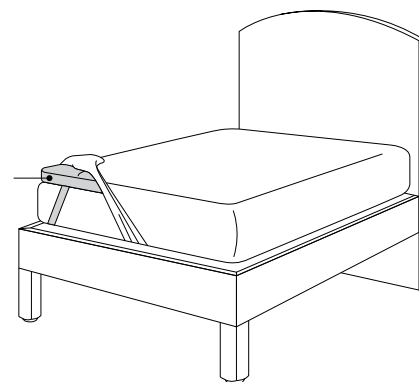

ULTRACOOOL® MATTRESS PROTECTOR

STEP 2: BED TOPPER

The Ultimate Dream bed topper creates an ultra-luxurious sleeping experience. Its upper chamber is filled with cloud-soft down that floats on a feather filled base layer. Use up to a 50cm depth Sheridan fitted sheet over the bed topper and mattress.

ULTIMATE DREAM BED TOPPER

STEP 3: QUILT

Top your bed with our lavish Ultimate Dream white goose down and feather filled quilt. This quilt is perfect for year-round comfort. A 300 thread count 100% cotton sateen striped outer shell with internal baffles to prevent the fill from shifting. We recommend that you fluff the quilt each morning to ensure its pristine condition for years to come. To add to your master bedroom look, cover your quilt in one of this season's Sheridan quilt covers.