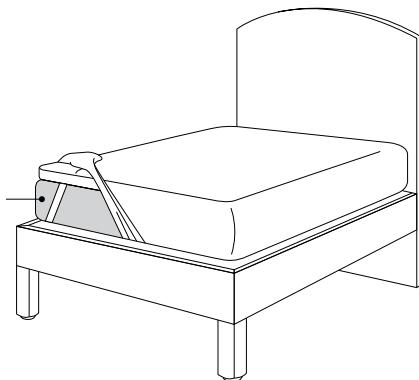

STEP 1: MATTRESS PROTECTOR

The Ultracool® mattress protector serves an important dual purpose: protecting the mattress from dust and providing an extra layer of insulation. It is machine washable and has a generous depth, allowing a secure fit even on the deepest of mattresses. We recommend that you rotate your mattress every two to three months.

STEP 2: BED TOPPER

The Deluxe Dream® bed topper is a perfect complement to our Ultracool® range, creating an ultra-luxurious sleeping experience. Filled with Ultrafresh® polyester, it has the maximum loft and fullness you would expect from a high quality bed topper. Use up to a 50cm depth Sheridan fitted sheet over the bed topper and mattress.