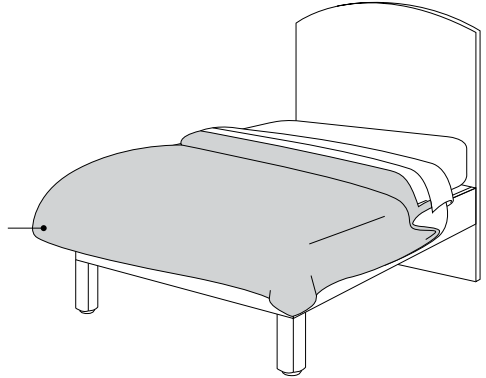

STEP 3: QUILT

Top your bed with our light and comfortable Ultracool® quilt, perfect in summer by keeping you cool during warmer nights. Diamond-pattern stitching creates individual pockets that hold the filling in place for evenly distributed warmth for a blissful night's sleep. We recommend that you fluff the quilt each morning to ensure its pristine condition for years to come. To add to your master bedroom look, cover your quilt in one of this season's Sheridan quilt covers.

STEP 4: PILLOWS

Our high performance Ultralux® pillows complete this Ultracool® bed. They are constructed from DACRON® Duralife® fibre that is not only hypoallergenic but will also provide you with lightweight support and long lasting fullness. Cover these pillows with Ultracool® pillow protectors to extend their life span. They have a luxuriously soft Supima® cotton cover which will provide you with a heavenly sleep night after night.