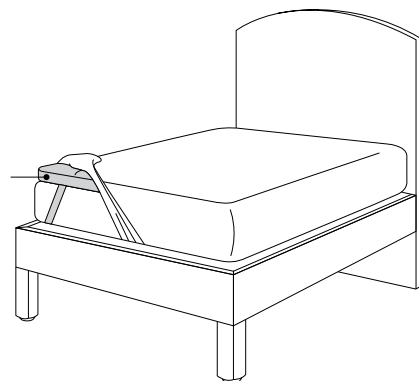

STEP 1: MATTRESS PROTECTOR

The Ultracool® mattress protector serves an important dual purpose: protecting the mattress from dust and providing an extra layer of insulation. It is machine washable and has a generous depth, allowing a secure fit even on the deepest of mattresses. We recommend that you rotate your mattress every two to three months.

STEP 2: BED TOPPER

The Deluxe Dream® bed topper is a perfect complement to our Ultracool® range, creating an ultra-luxurious sleeping experience. Filled with Ultrafresh® polyester, it has the maximum loft and fullness you would expect from a high quality bed topper. Use up to a 50cm depth Sheridan fitted sheet over the bed topper and mattress.